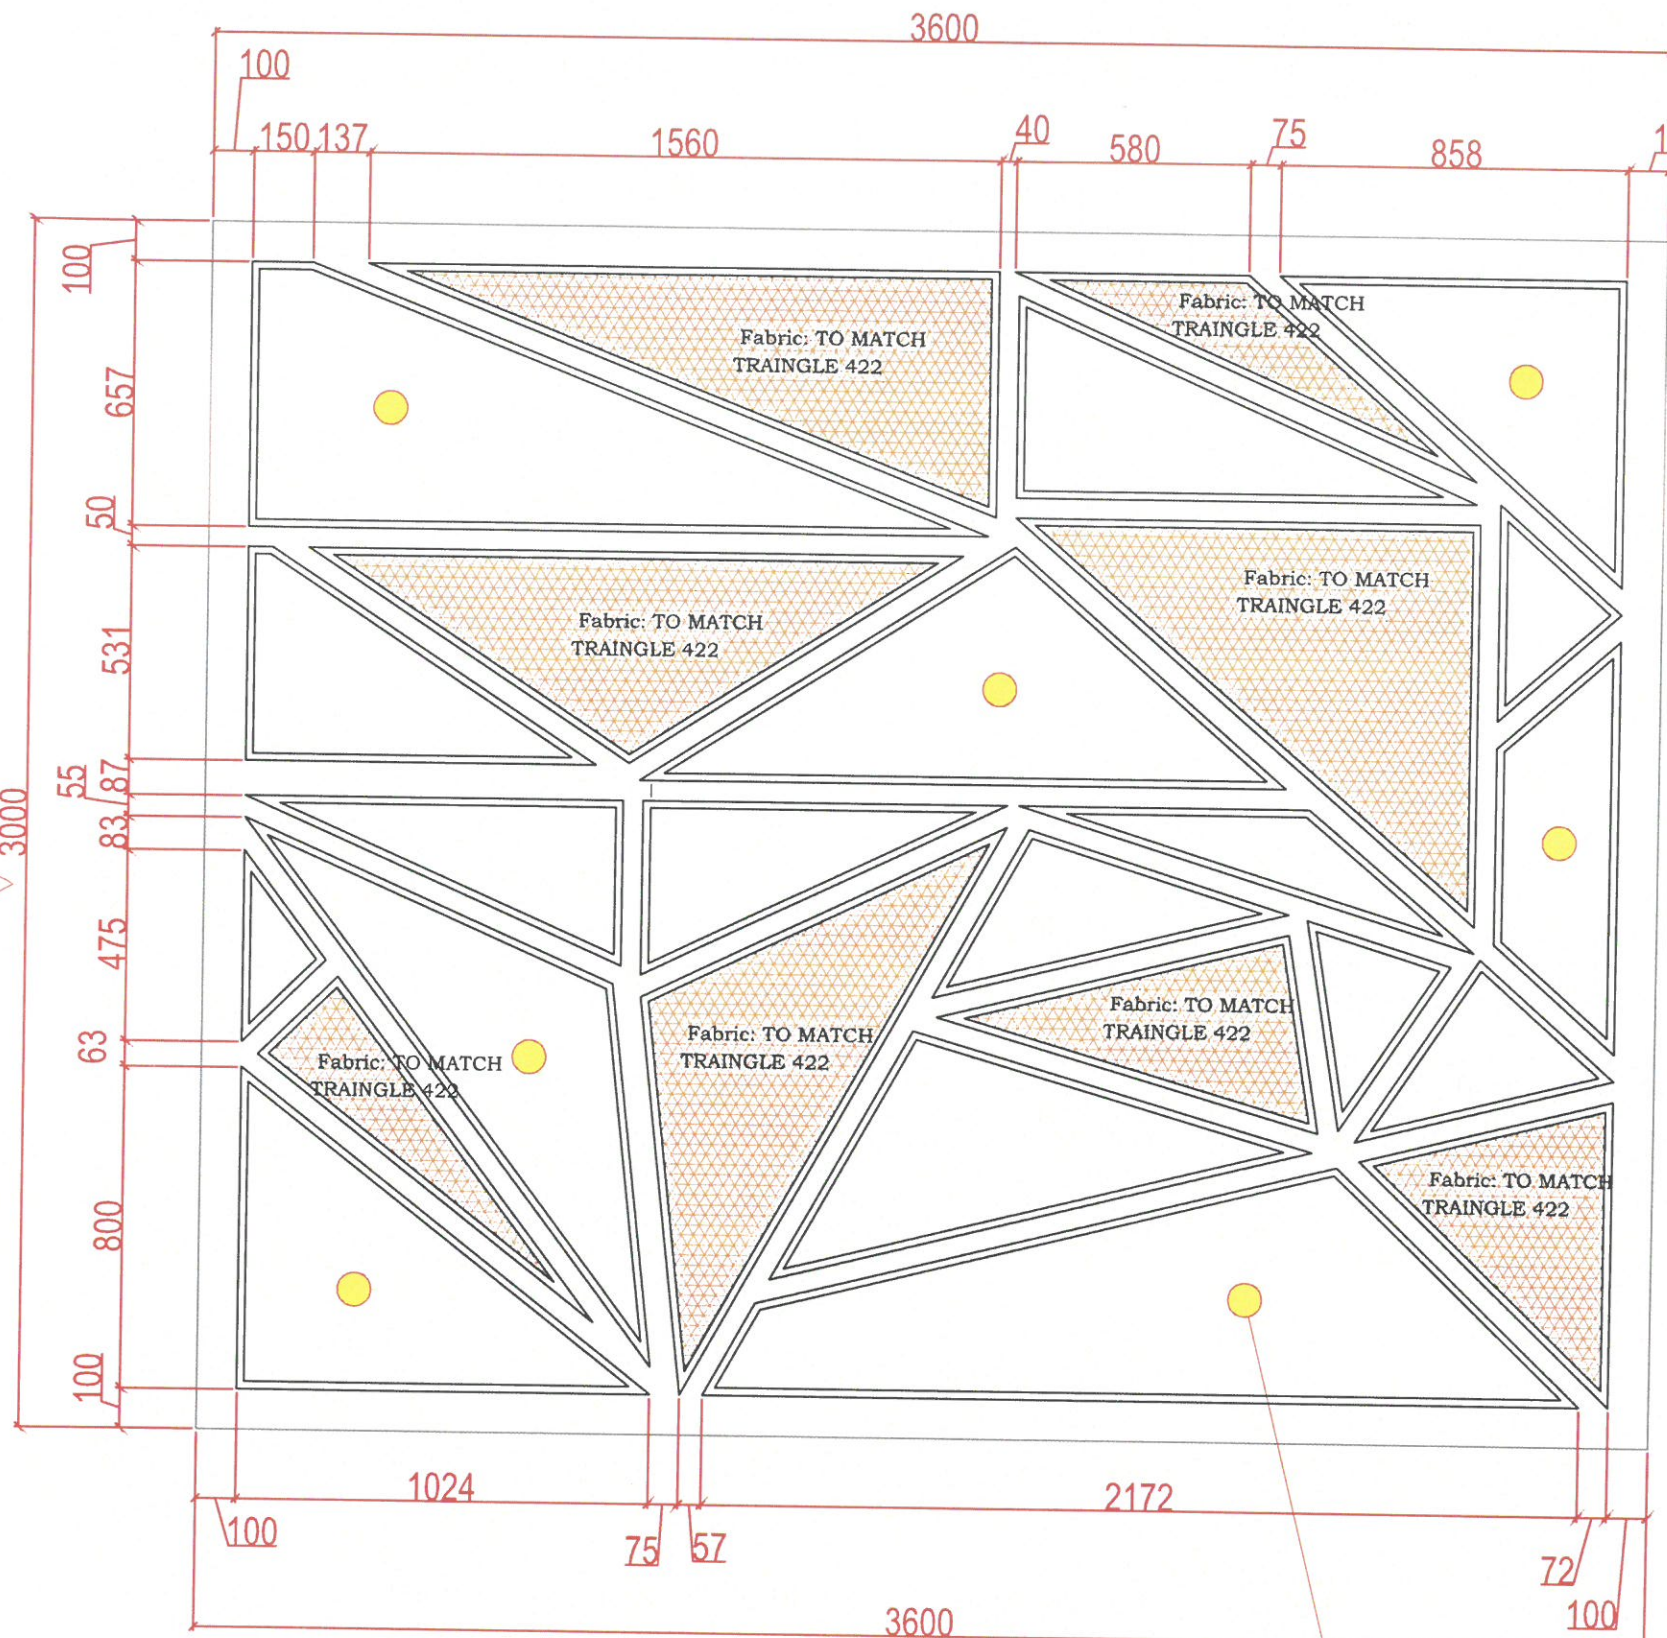

B
Floor Plan Details-B

FINISHES

Colour:
(TO MATCH JF08)

JF08

Finish: H3359 ST32
Light Natural Davenport Oak
Laminate Finish

Fabric Color :
(TO MATCH)
TRAIANGLE 422