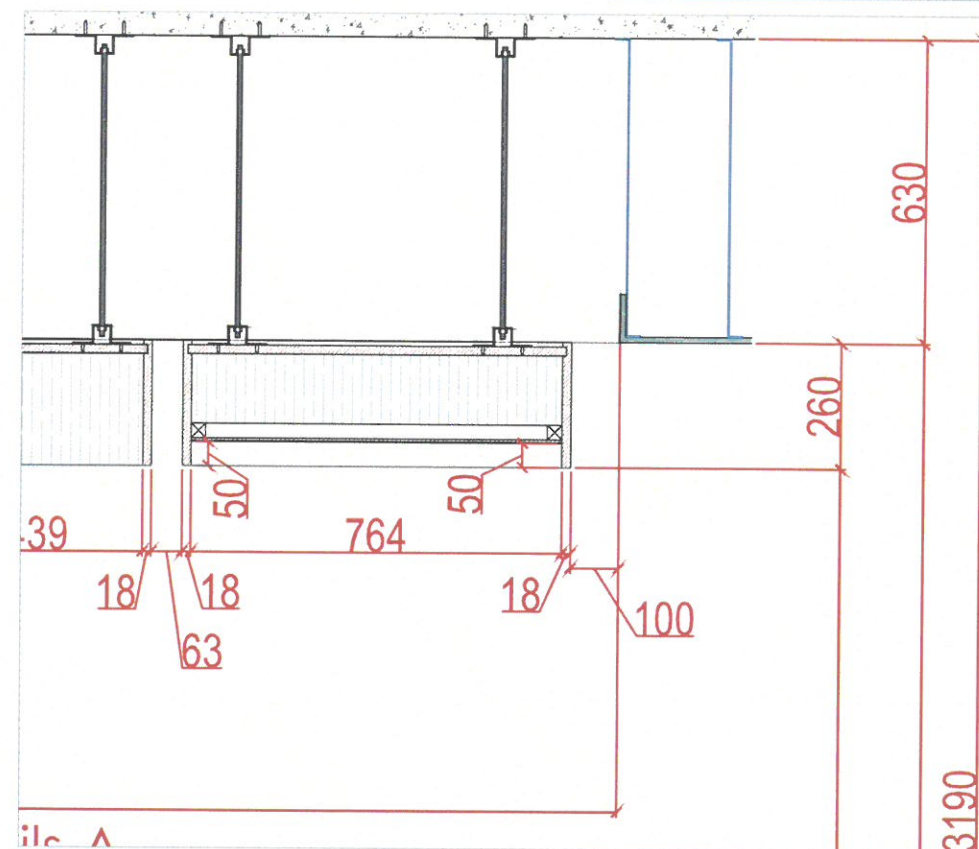

Sheet title
Ceiling Panels CL09
Bespoke Ceiling Panel in
triangle design for reception
Floor Plan ,Elevation and Side Details

Dwg No.	No.
WS-DS-SD-TP-004	SHEET 3

Ceiling Panels CL09
 Bespoke Ceiling Panel in triangle
 design for reception