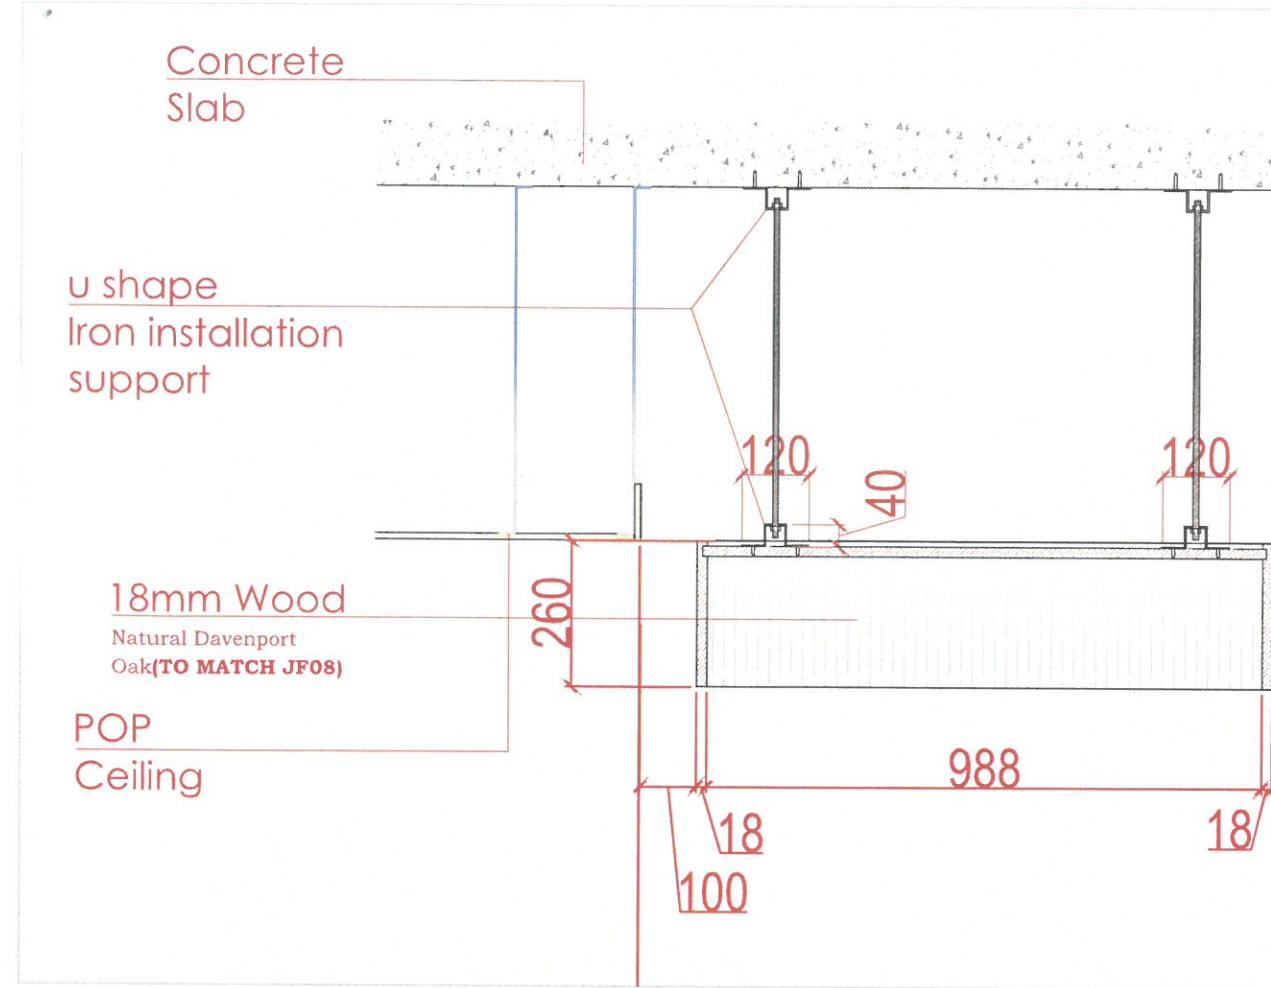

Sheet title
Ceiling Panels CL09
Bespoke Ceiling Panel in
triangle design for reception
Floor Plan ,Elevation and Side Details

Dwg No.	No.
WS-DS-SD-TP-004	SHEET 3

Ceiling Panels CL09
 Bespoke Ceiling Panel in triangle
 design for reception