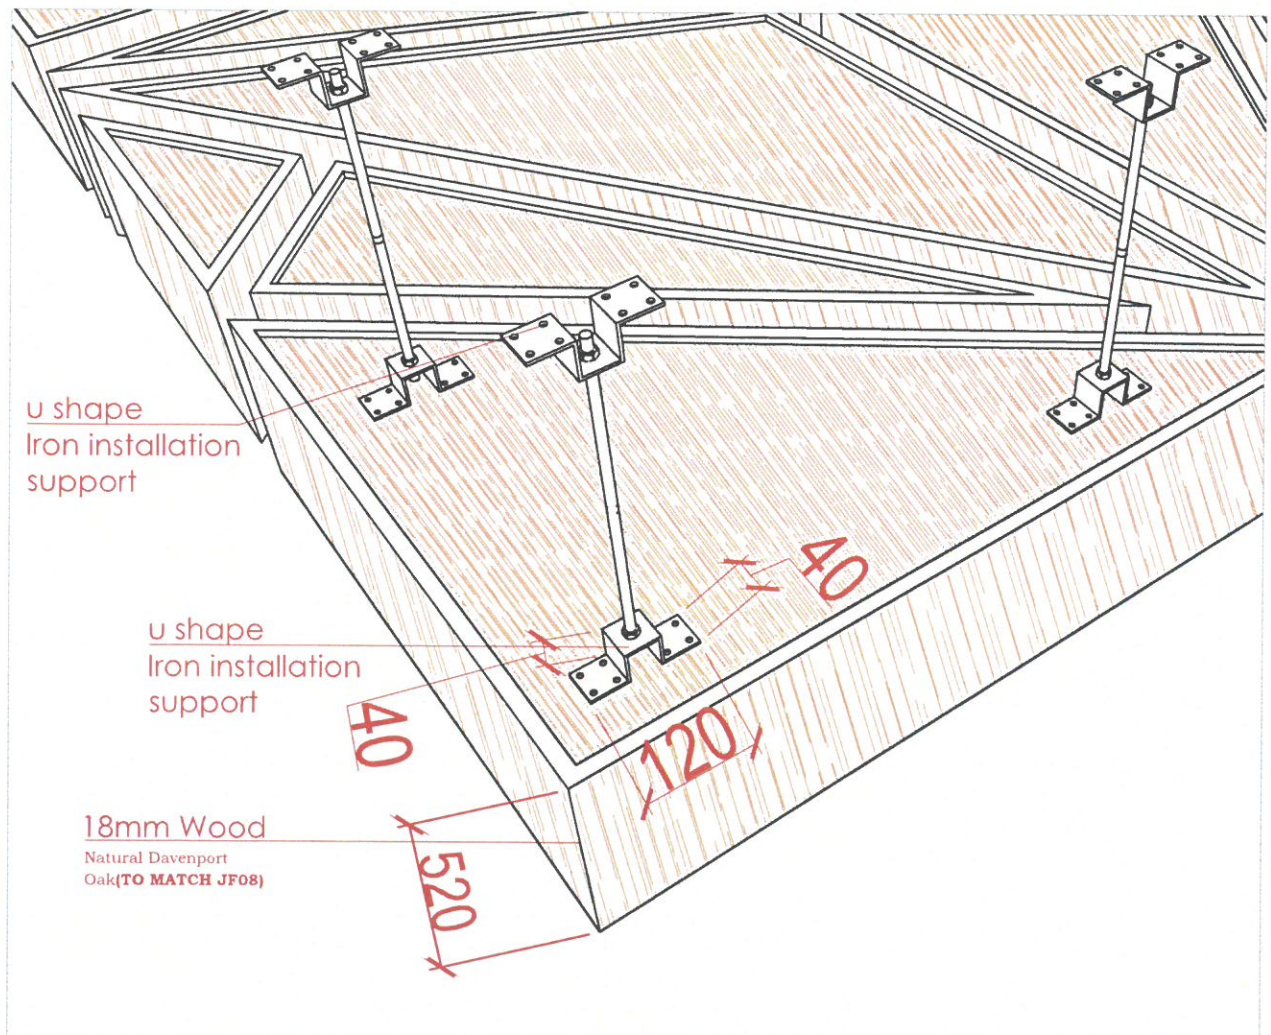

Sheet title
Ceiling Panels CL09
Bespoke Ceiling Panel in
triangle design for reception
Floor Plan ,Elevation and Side Details

Dwg No.	No.
WS-DS-SD-TP-004	SHEET 3

Ceiling Panels CL09
 Bespoke Ceiling Panel in triangle
 design for reception