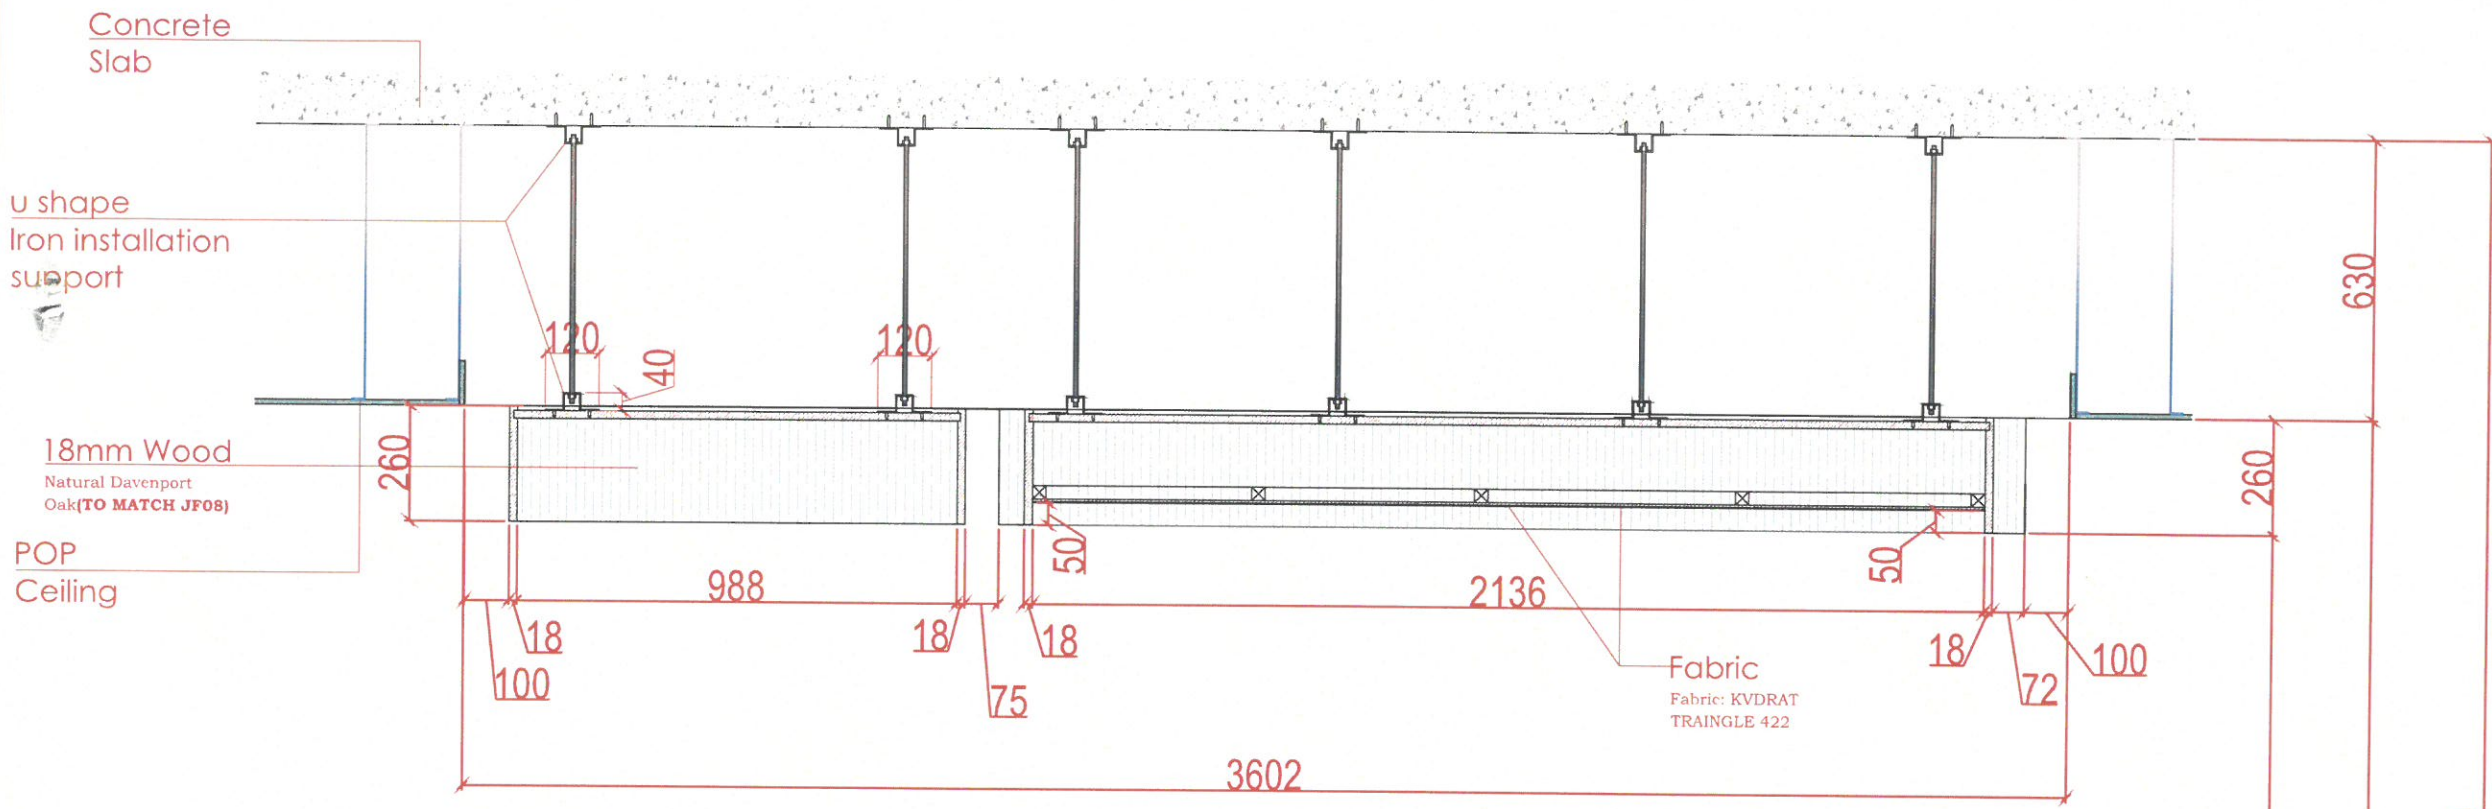

Ceiling Panels CL09
Bespoke Ceiling Panel in triangle
design for reception

ITEM 1 ON THE LIST
QTY 1

www.wood-styles.com

Copyright of designs shown herein is retained by this office.
Authority is required for any reproduction.
© Copyright Wood-styles Ltd.

Nigeria, Lagos +234 80 9037 9888
Email: info@wood-styles.com

Project
Citi contracting
TetraPak Project

Owner

Date	Description
DSD-V1-ID-2/10/2024	- REV1
DSD-V1-ID-9/11/2024	- REV2
DSD-V1-ID-5/12/2024	- REV3
DSD-V1-ID-7/1/2025	- REV4
DSD-V1-ID-16/1/2025	- REV5

Sectional Details-B

FINISHES

Colour:
(TO MATCH JF08)

JF08
Finish: H3359 ST32
Light Natural Davenport Oak
Laminate Finish

Fabric Color :
(TO MATCH)
TRAIANGLE 422