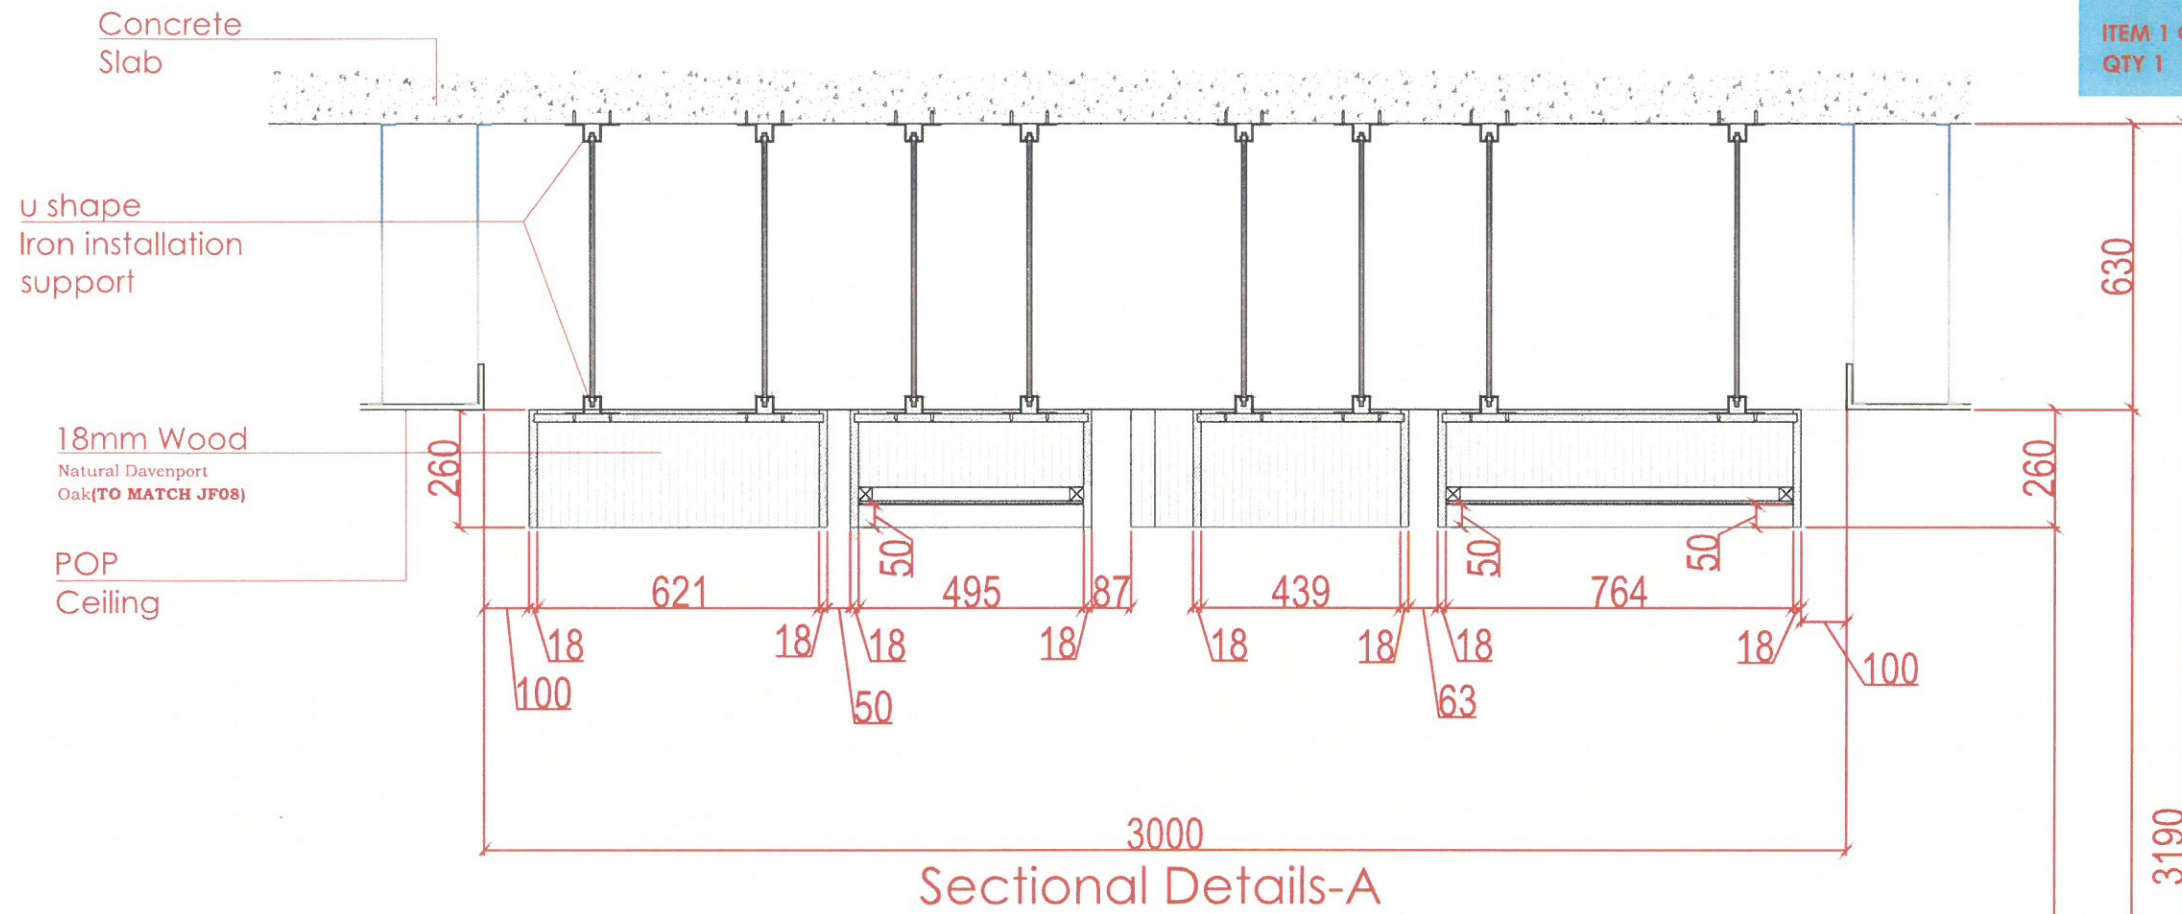

FOR APPROVAL

Project No. : ---
Scale : N/A
Drawn by : OBJ
Checked : OBJ
Cad File : CAD_FILE

Sheet title
Ceiling Panels CL09
Bespoke Ceiling Panel in triangle design for reception
Sectional Details A

Dwg No. WS-DS-SD-TP-004	No. SHEET 2
----------------------------	----------------